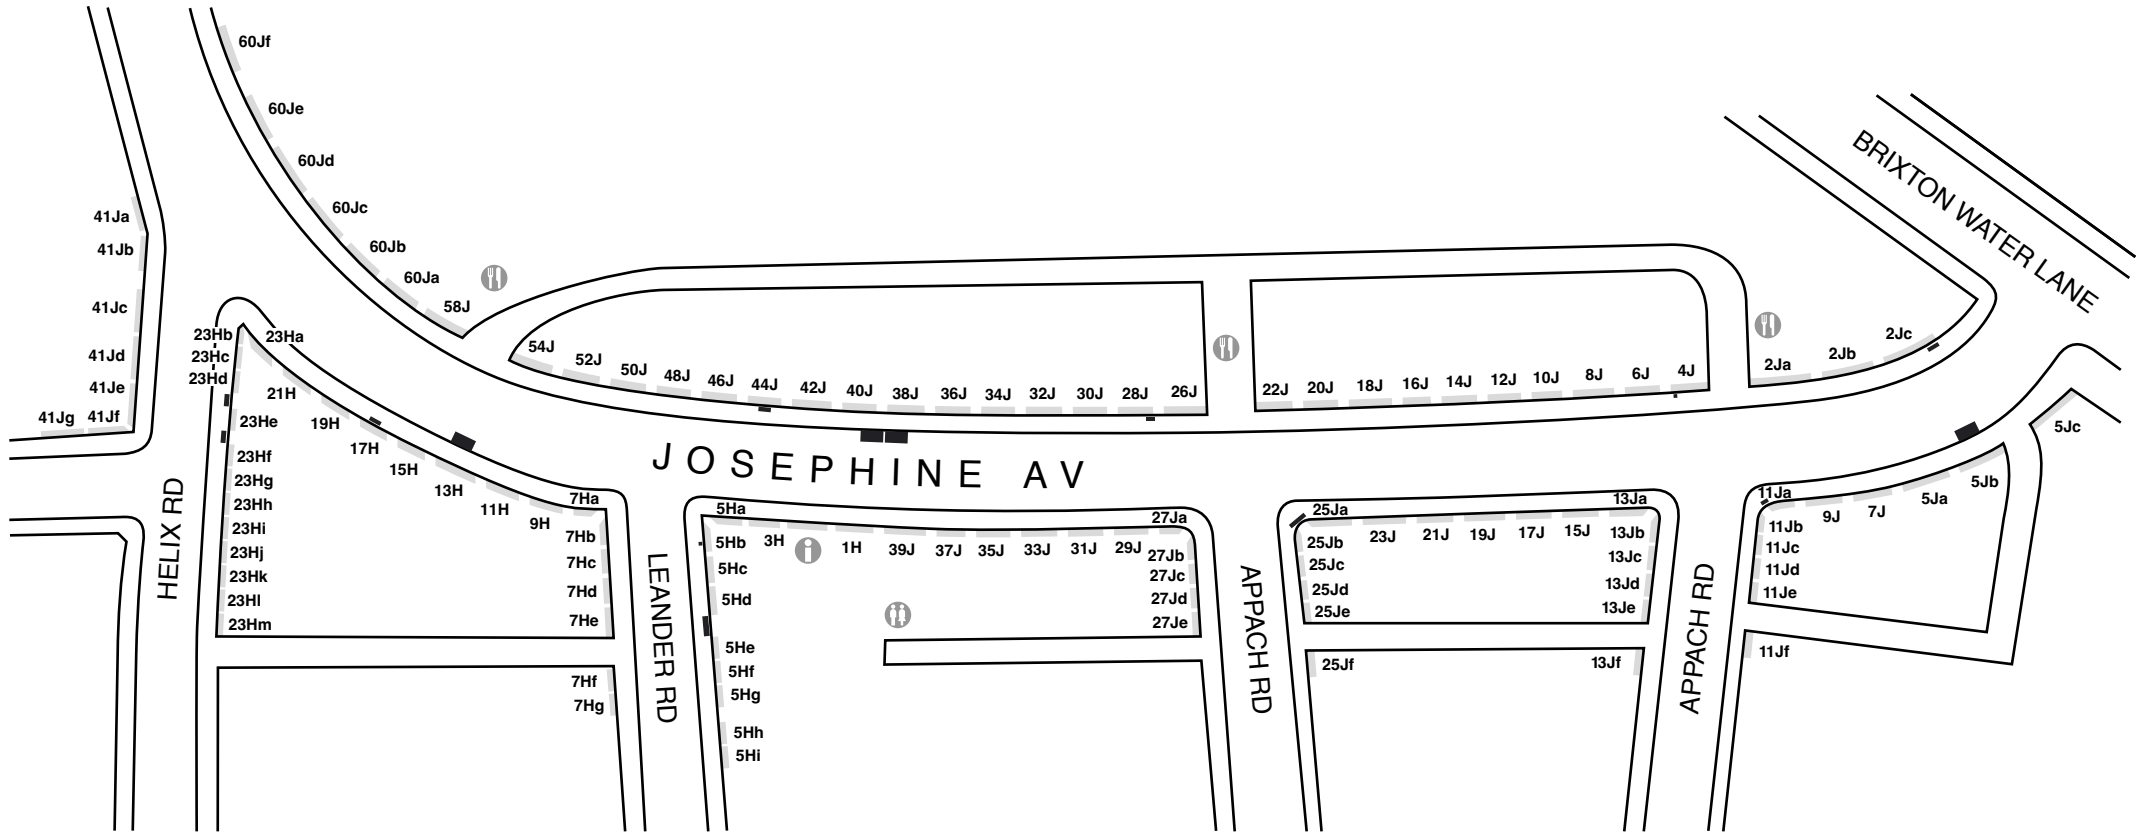

Saturday

 Full Railing - £130 one day or £260 two days

 Half Railing - £70 one day or £140 two days

 Pitches taken