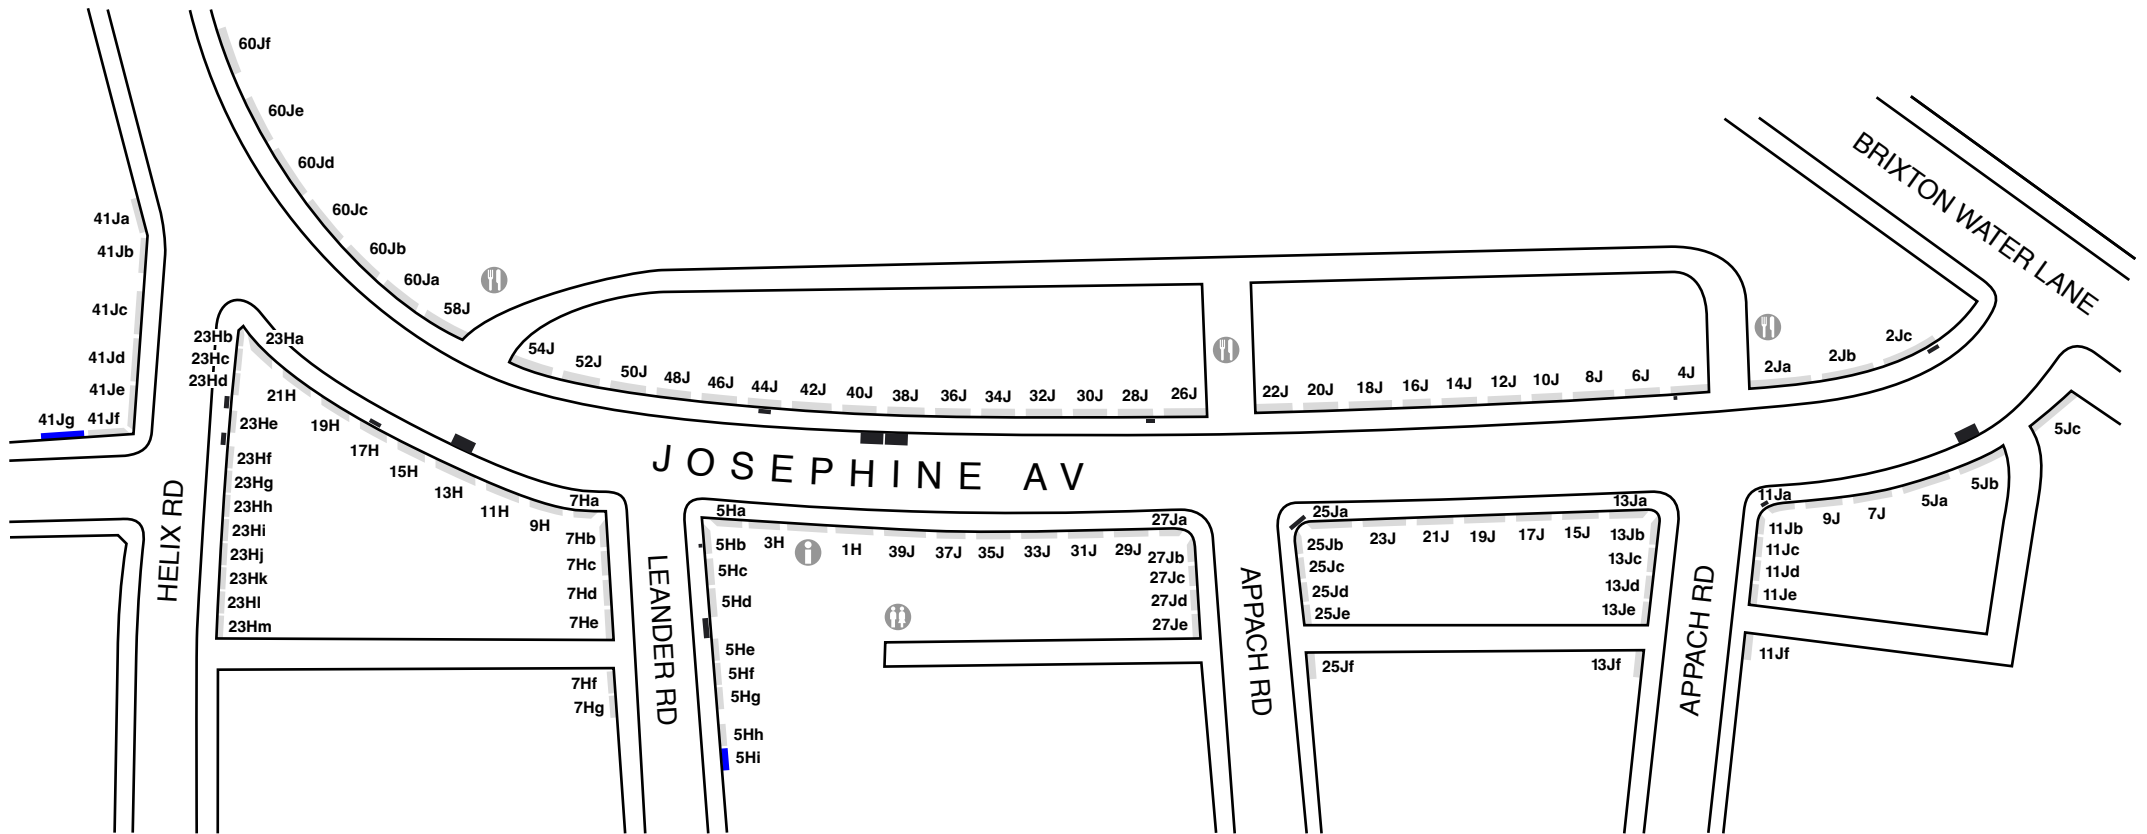

Sunday

 Full Railing - £130 one day or £260 two days

 Half Railing - £70 one day or £140 two days

 Pitches taken